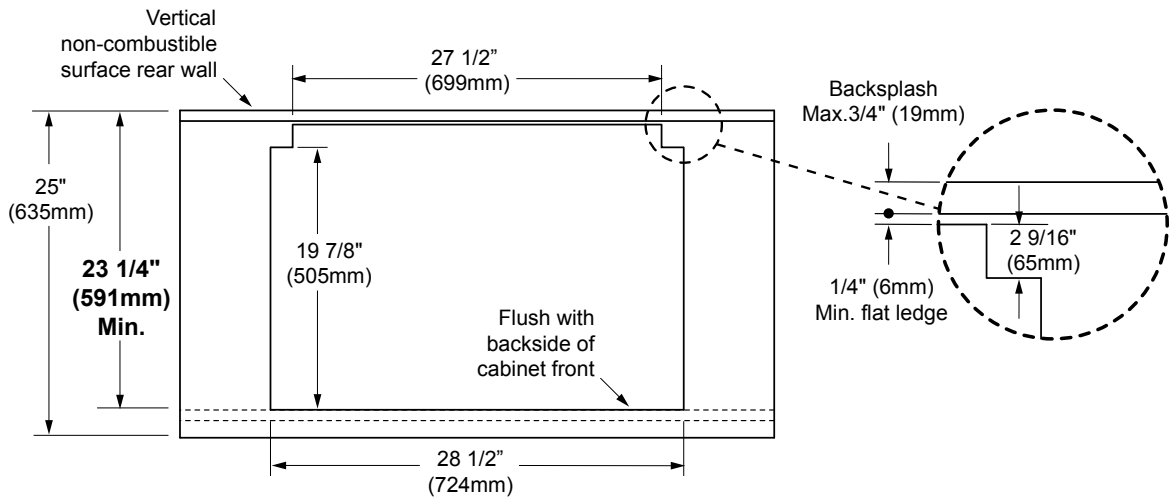

COMBINATION INSTALLATIONS

CUTOUT DIMENSIONS
(ERV/PRV30 with MET/ETT/CER304)
(Top View)

CUTOUT DIMENSIONS
(ERV/PRV36 with MET/ETT/CER365)
(Top View)